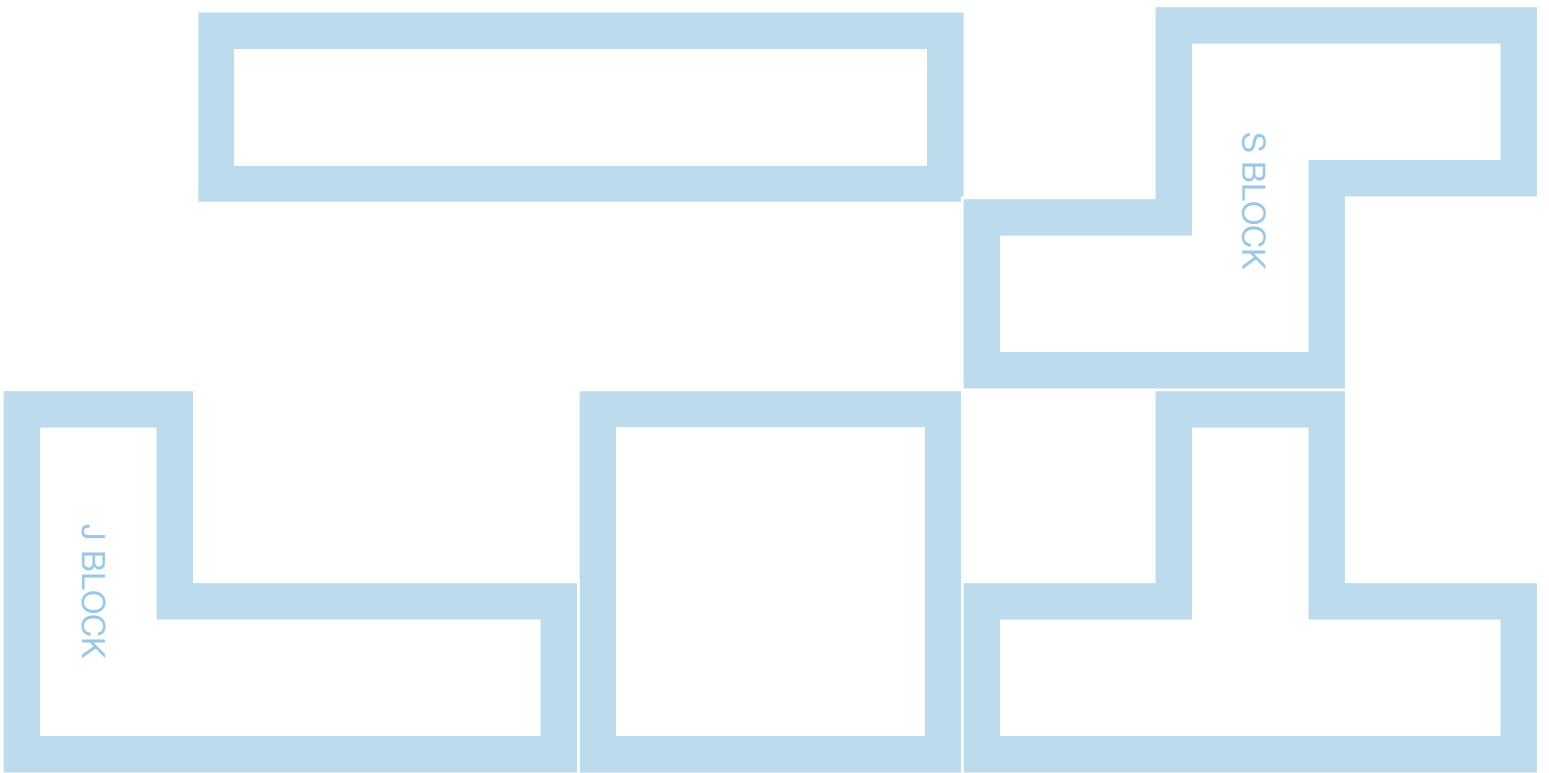

TETRAD BUILDER: RIGHT

(CUT OUT SHAPES AND ARRANGE)

TETRAD BUILDER: LEFT

(SCALE: 1 INCH = 9 INCHES)